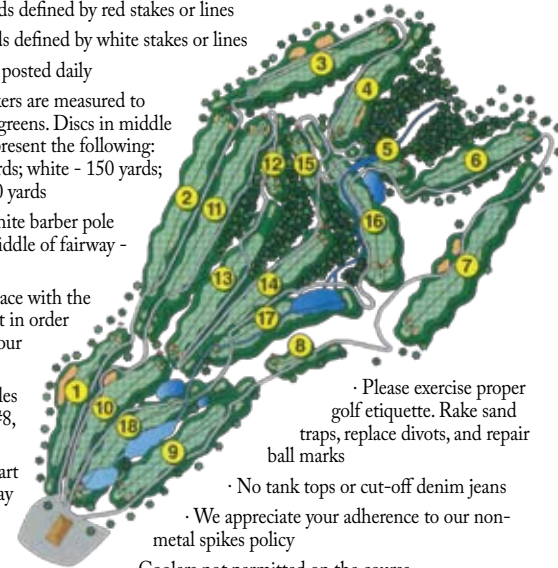

USGA Rules Govern All Play - Except where Modified by a Local Rule

- Water hazards defined by yellow stakes or lines
- Lateral hazards defined by red stakes or lines
- Out of bounds defined by white stakes or lines
- Pin positions posted daily
- Yardage markers are measured to the center of greens. Discs in middle of fairway represent the following: blue - 200 yards; white - 150 yards; and, red - 100 yards

- Green and white barber pole markers in middle of fairway - 150 yards

- Please keep pace with the group in front in order to achieve a four hour round

- Use drop circles on holes #5, #8, #16 and #17

- Please obey cart rules of the day