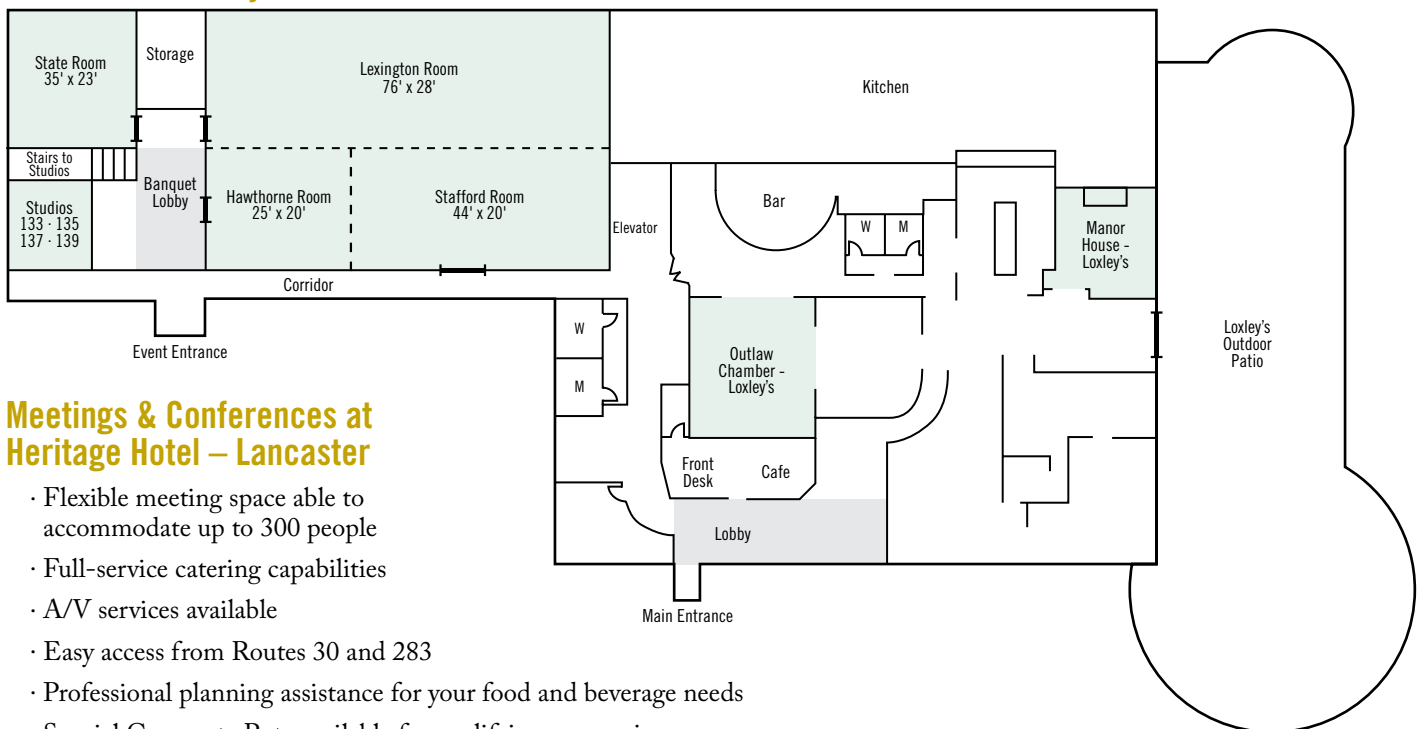

Function Room Specifications

Room	Dimensions	Total Sq. Ft.	Theater	Classroom	Banquet	Reception	Conference	Hollow Square
Ballroom*	76' x 48'	3648	250	128	275	275	NA	NA
Lexington	76' x 28'	2128	200	120	130	200	121	90
Stafford	44' x 20'	880	60	48	50	60	40	40
Hawthorne	25' x 20'	500	40	28	40	32	20	20
Hawthorne & Stafford	69' x 20'	1380	135	64	100	125	NA	40
State	35' x 23'	805	80	48	60	100	38	38
Manor House - Loxley's	TBD	TBD	NA	NA	20	20	NA	NA
Outlaw Chamber - Loxley's	TBD	TBD	NA	NA	36	36	NA	NA

*The Ballroom consists of the Lexington, Stafford and Hawthorne Rooms

Function Room Layout

Meetings & Conferences at Heritage Hotel – Lancaster

- Flexible meeting space able to accommodate up to 300 people
- Full-service catering capabilities
- A/V services available
- Easy access from Routes 30 and 283
- Professional planning assistance for your food and beverage needs
- Special Corporate Rate available for qualifying companies

Property Features

- 166 guest rooms
- Loxley's Restaurant serving breakfast, lunch and dinner
- Coffee Bar & Cafe
- Live weekend entertainment
- Wireless high speed internet access
- Two phones with data ports and voice mail in every room
- Coffee makers, irons and ironing boards, and hair dryers in every room
- Outdoor pool
- Complimentary parking